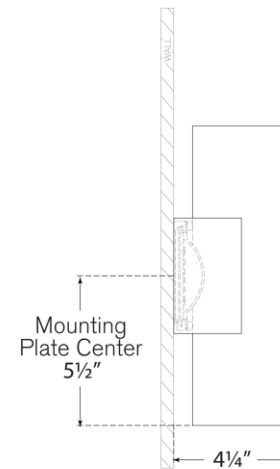

TEAR SHEET

Nella Small Cylinder Sconce

Item # ARN 2440BLK

Designer: AERIN

Height: 11"

Width: 4.25"

Extension: 4.25"

Backplate: 4.25" Square

Finishes: BLK, HAB/BLK, HAB/PW

Lightsource: Dedicated LED

Wattage: 15w (1300lm)

Weight: 5 Pounds

Top View

Side View

Front View