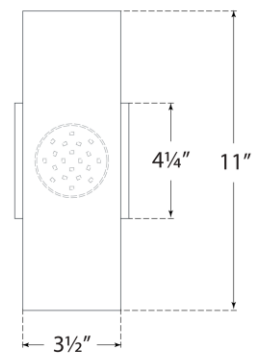

TEAR SHEET

Nella Small Cylinder Sconce

Item # ARN 2440BLK

Designer: AERIN

Height: 11"

Width: 4.25"

Extension: 4.25"

Backplate: 4.25" Square

Finishes: BLK, HAB/BLK, HAB/PW

Lightsource: Dedicated LED

Wattage: 15w (1300lm)

Weight: 5 Pounds

Top View

Side View

Front View