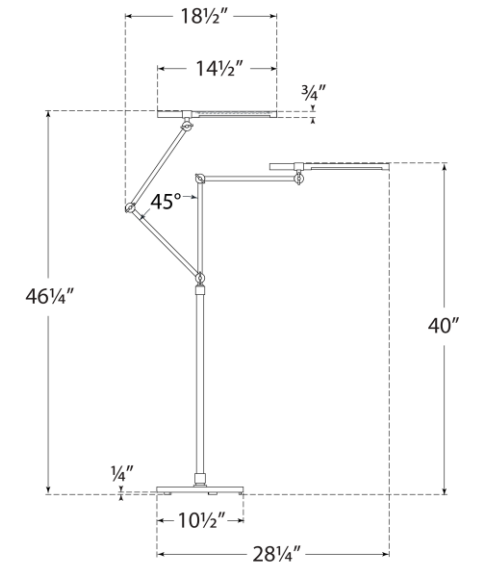

TEAR SHEET

Heron Medium Adjustable Floor Lamp

Item # IKF 1506HAB/BLK

Designer: Ian K. Fowler

Height: 40" - 46.25"

Width: 10.5"

Extension: 18.5" - 28.25"

Base: 10.5" Round

Finishes: HAB/BLK, PN/BLK

Lightsource: Dedicated LED w/ Dimmer

Wattage: 10w (800lm)

Weight: 17 Pounds

Side View

Top View

Side View