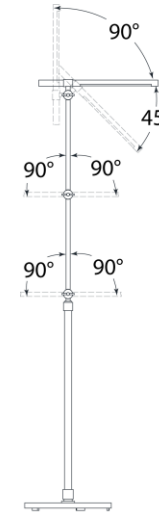

TEAR SHEET

Heron Medium Adjustable Floor Lamp

Item # IKF 1506HAB/BLK

Designer: Ian K. Fowler

Height: 40" - 46.25"

Width: 10.5"

Extension: 18.5" - 28.25"

Base: 10.5" Round

Finishes: HAB/BLK, PN/BLK

Lightsource: Dedicated LED w/ Dimmer

Wattage: 10w (800lm)

Weight: 17 Pounds

Side View

Top View

Side View