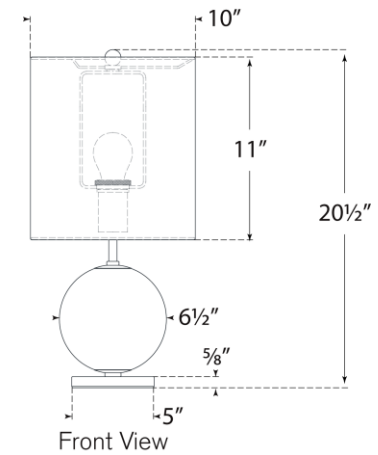

TEAR SHEET

Elsie Small Table Lamp

Item # KS 3013LLC-L

Designer: kate spade new york

Height: 20.5"

Width: 10"

Base: 5" Square

Finishes: BLK, BLS, BLU, CG, CRE, GRN, LLC

Shade Treatments: L

Shade Details: 10" x 10" x 11"

Socket: E26 Keyless w/ Line Switch

Wattage: 15 LED A19

Weight: 7 Pounds

Top View