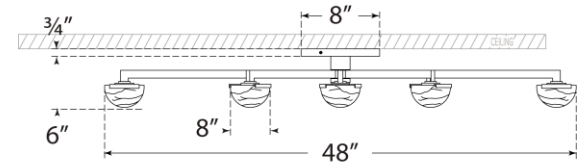

TEAR SHEET

Pedra Extra Large Staggered Arm Flush Mount

Item # KW 4623BZ-ALB

Designer: Kelly Wearstler

Height: 6"

Width: 48"

Canopy: 8" Round

Finishes: AB, BZ, PN

Shade Treatments: ALB

Lightsource: Dedicated LED

Wattage: 36w (4300lm)

Weight: 23 Pounds

Note: Alabaster is a Natural Stone | Variations in Color and Texture are Expected

Front View

Top View