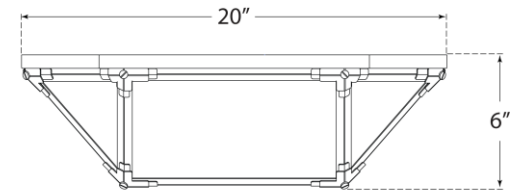

TEAR SHEET

Morris Large Flush Mount

Item # SK 4009PN-WG

Designer: Suzanne Kasler

Height: 6"

Width: 20"

Canopy: 20" Square

Finishes: AZ, GI, PN

Glass Options: FG, WG

Socket: 4 - E26 Keyless

Wattage: 4 - 9 LED A19

Weight: 16 Pounds

Bottom View