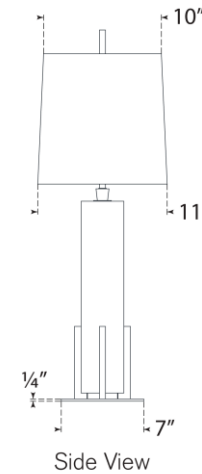

## Gironde Large Table Lamp

Item # TOB 3920CG/HAB-L

Designer: Thomas O'Brien

Height: 31.25"

Width: 17"

Base: 7" Square

Finishes: ALB/BZ, ALB/HAB, CG/BZ, CG/HAB

Shade Treatments: L

Shade Details: 16" x 17" x 11" Rectangle

Socket: E26 Dimmer

Wattage: 15 LED A19

Weight: 25 Pounds

Note: French Wired

Top View