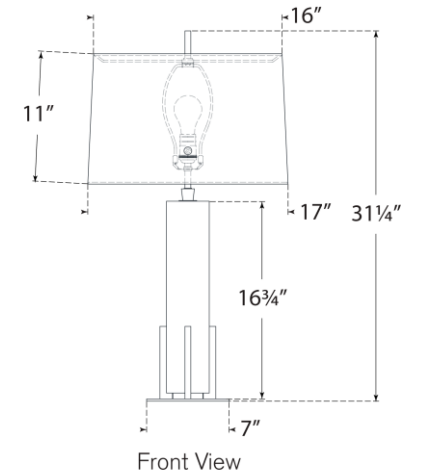

## Gironde Large Table Lamp

Item # TOB 3920CG/HAB-L

Designer: Thomas O'Brien

Height: 31.25"

Width: 17"

Base: 7" Square

Finishes: ALB/BZ, ALB/HAB, CG/BZ, CG/HAB

Shade Treatments: L

Shade Details: 16" x 17" x 11" Rectangle

Socket: E26 Dimmer

Wattage: 15 LED A19

Weight: 25 Pounds

Note: French Wired

Top View