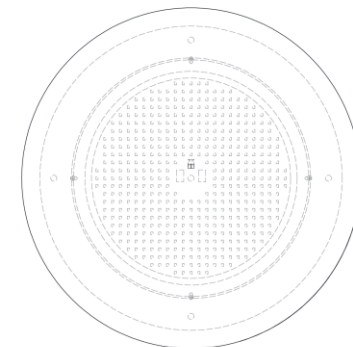

TEAR SHEET

Ace 17" Flush Mount

Item # TOB 4357HAB-WG

Designer: Thomas O'Brien

Height: 7.75"

Width: 17"

Finishes: BZ, HAB, PN

Glass Options: WG

Lightsource: Dedicated LED

Wattage: 60w (7000lm)

Weight: 20 Pounds

Front View

Bottom View