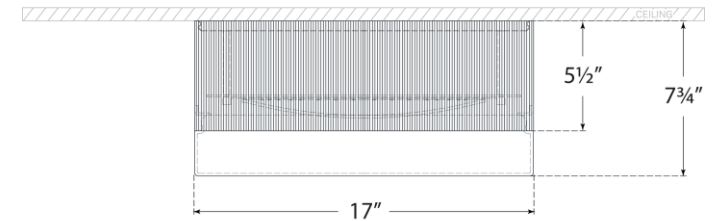

TEAR SHEET

Ace 17" Flush Mount

Item # TOB 4357HAB-WG

Designer: Thomas O'Brien

Height: 7.75"

Width: 17"

Finishes: BZ, HAB, PN

Glass Options: WG

Lightsource: Dedicated LED

Wattage: 60w (7000lm)

Weight: 20 Pounds

Front View

Bottom View