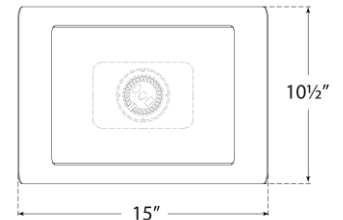

TEAR SHEET

Penumbra 10" Wide Sconce

Item # WS 2071BZ/WHT

Designer: Windsor Smith

Height: 10.5"

Width: 15"

Extension: 6.75"

Backplate: 7.5" x 8.25" Rectangle

Finishes: BZ/L, BZ/WHT, HAB/L, HAB/WHT, PN/L, PN/WHT

Lightsource: Dedicated LED

Wattage: 15w (1800lm)

Weight: 7 Pounds

Note: UL Only

Top View

Side View

Front View