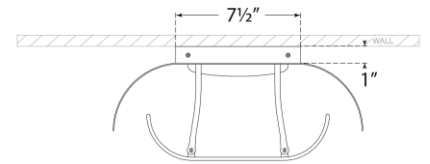

TEAR SHEET

Penumbra 10" Wide Sconce

Item # WS 2071BZ/WHT

Designer: Windsor Smith

Height: 10.5"

Width: 15"

Extension: 6.75"

Backplate: 7.5" x 8.25" Rectangle

Finishes: BZ/L, BZ/WHT, HAB/L, HAB/WHT, PN/L, PN/WHT

Lightsource: Dedicated LED

Wattage: 15w (1800lm)

Weight: 7 Pounds

Note: UL Only

Top View

Side View

Front View