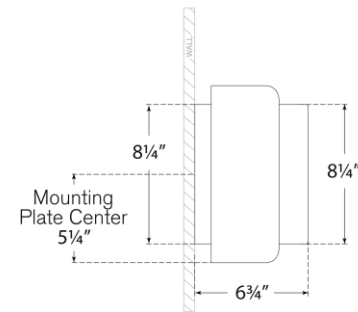

TEAR SHEET

Penumbra 10" Wide Sconce

Item # WS 2071BZ/WHT

Designer: Windsor Smith

Height: 10.5"

Width: 15"

Extension: 6.75"

Backplate: 7.5" x 8.25" Rectangle

Finishes: BZ/L, BZ/WHT, HAB/L, HAB/WHT, PN/L, PN/WHT

Lightsource: Dedicated LED

Wattage: 15w (1800lm)

Weight: 7 Pounds

Note: UL Only

Top View

Side View

Front View