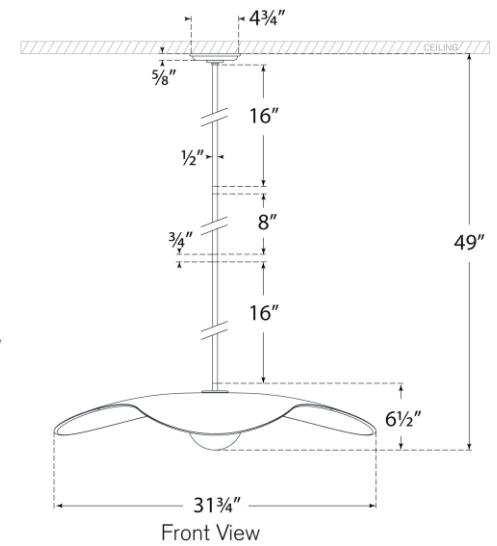

TEAR SHEET

Mahalo 35" Tri Pendant

Item # WS 5048BZ-WHT

Designer: Windsor Smith

O/A Height: 49"

Fixture Height: 6.5"

Min. Custom Height: 15.5"

Width: 31.75"

Canopy: 4.75" Round

Finishes: BZ, HAB, PN

Glass Options: WG

Lightsource: Dedicated LED

Wattage: 6w (700lm)

Weight: 8 Pounds

Note: UL Only | Custom Height Available

22.5° Max

Bottom View

Front View