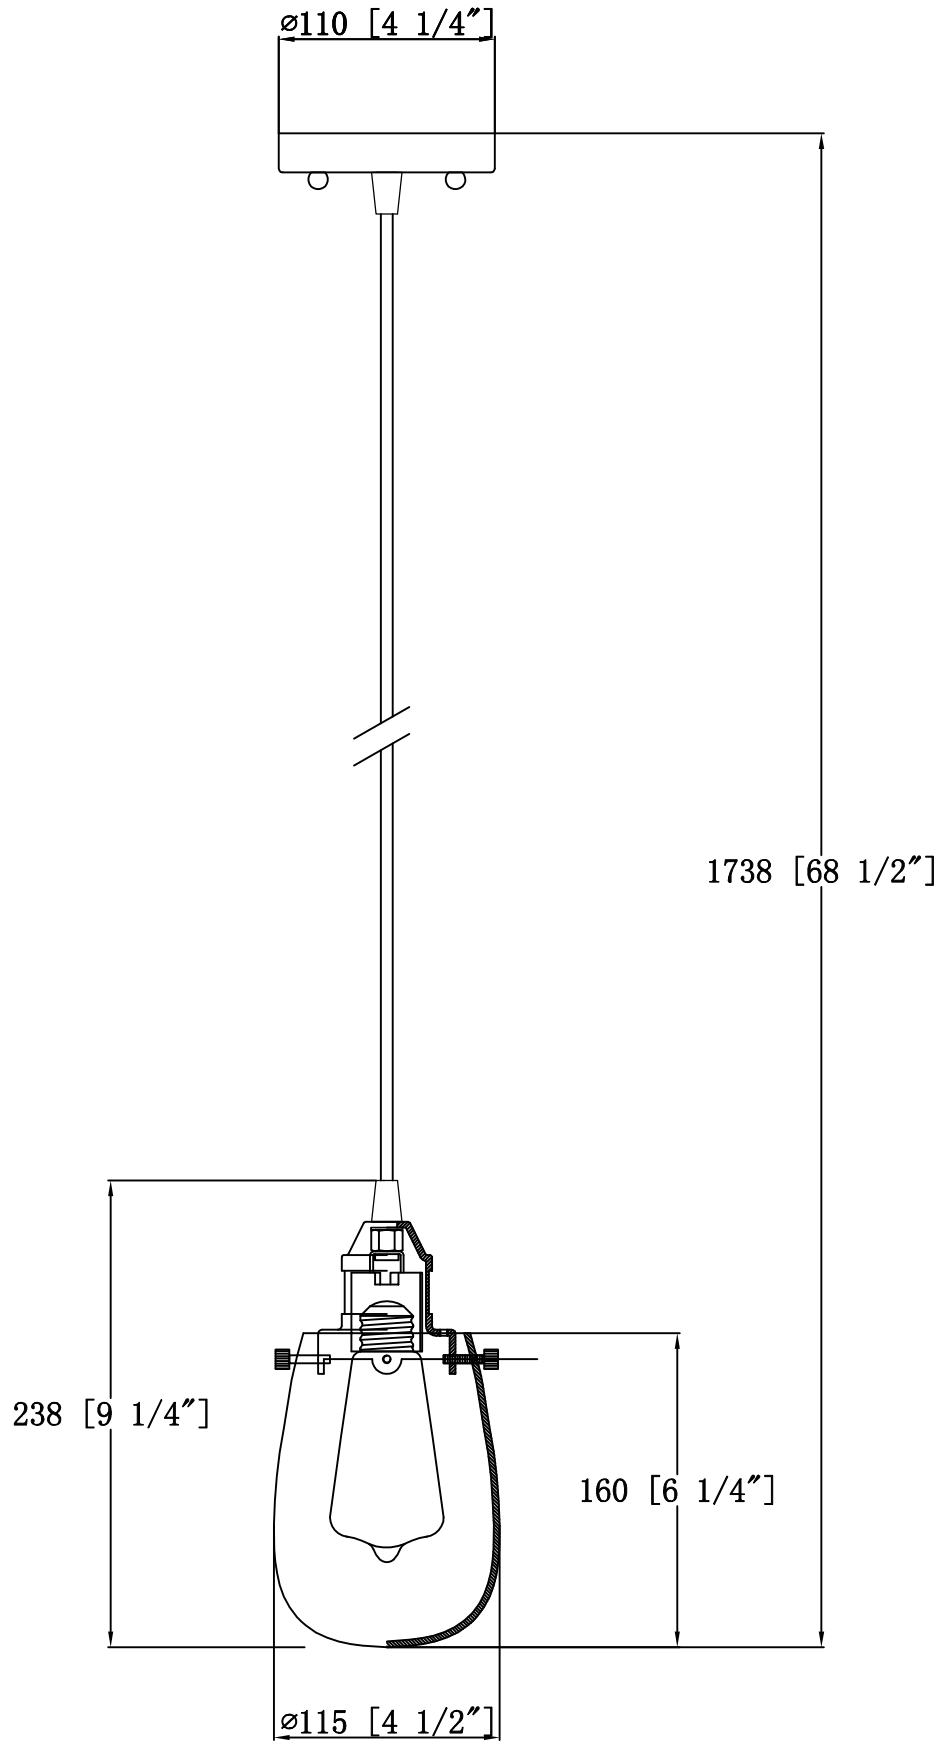

ITEM#: 80466-1P

INNOVATIONS
LIGHTING

PROJECT:

TYPE: