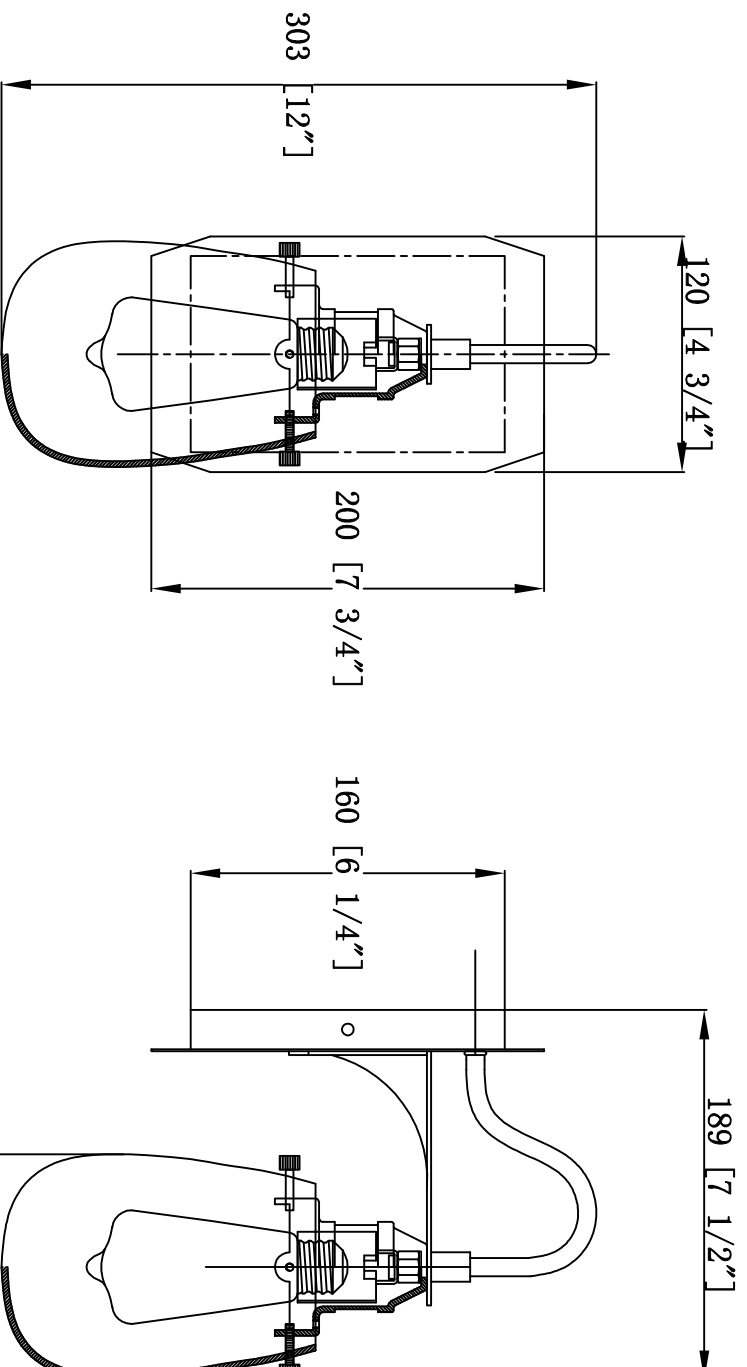

ITEM#: 80466-1W

INNOVATIONS  
LIGHTING

PROJECT:

TYPE: